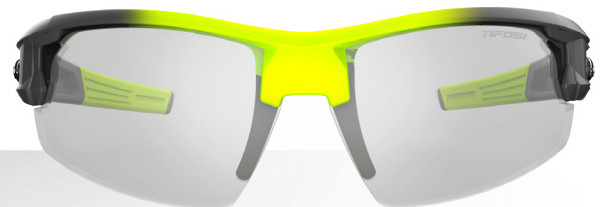

- **GRILAMID TR-90 FRAME** is lightweight and durable for all day comfort
- **HYDROPHILIC RUBBER** nose and ear pieces provide a no-slip grip, even in sweaty conditions
- **POLYCARBONATE LENSES** are shatterproof, scratch-resistant and optically decentered for optimal clarity
- **VENTED LENSES** increase airflow to prevent fogging and help keep you cool
- **ADJUSTABLE EAR AND NOSE PIECES** allow for a comfortable and customized fit
- **LIFETIME WARRANTY** against manufacturer defects*
- **WEIGHT: 30g** **FIT: M - XL**

RACE NEON

 480520-01 LIGHT NIGHT FOTOTEC 

* May not apply to all countries due to various laws and regulations

RACE RED

 480520-02 CLARION RED / AC RED / CLEAR 

MATTE BLACK

480520-03 SMOKE / AC RED / CLEAR